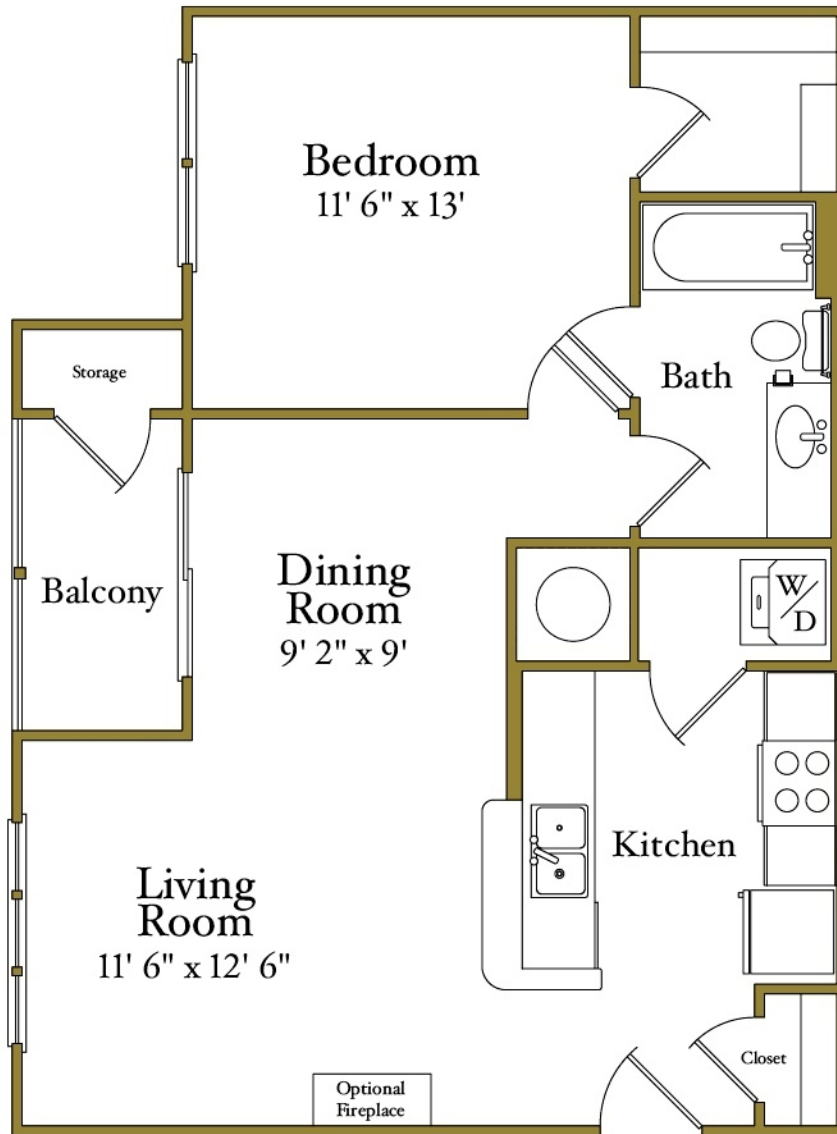

# A1: 1 BEDROOM / 1 BATH

709 Heated Square Feet

*Alta*

CHESAPEAKE RIDGE

A WOOD PARTNERS RESIDENTIAL COMMUNITY