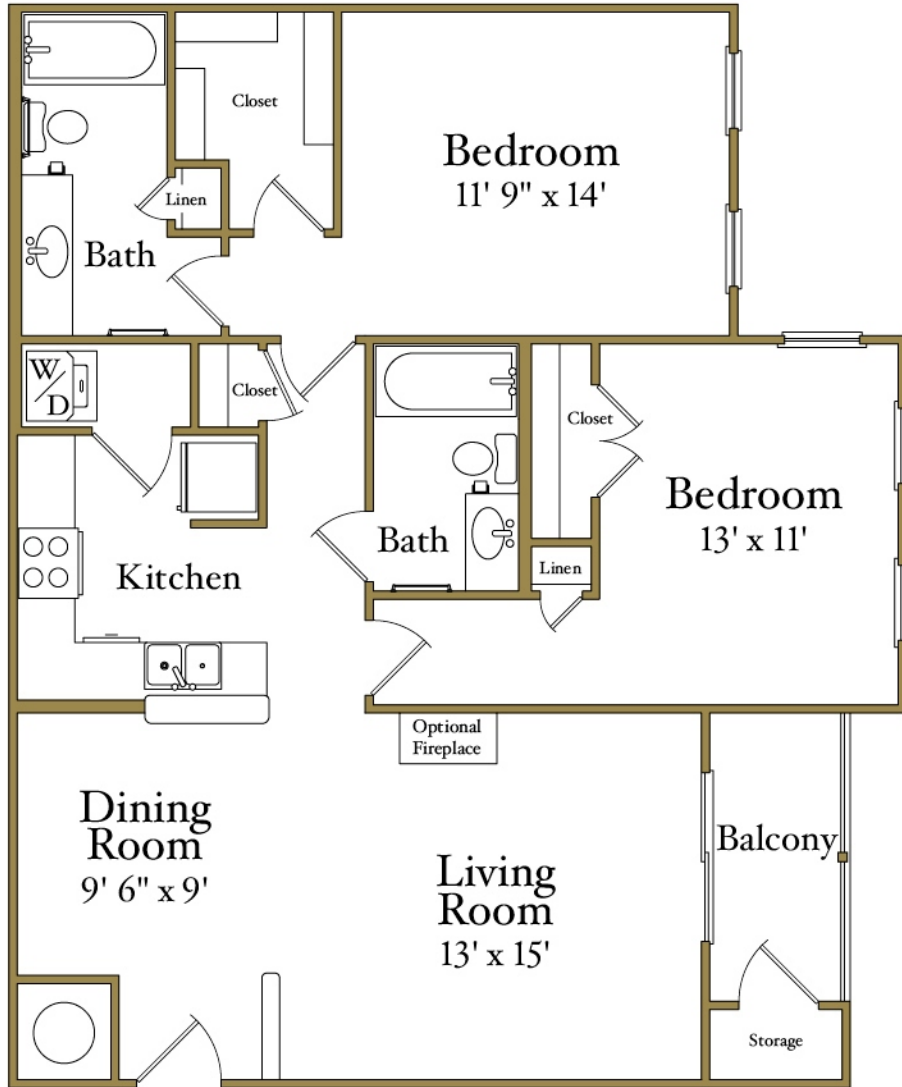

# B1: 2 BEDROOM / 2 BATH

1,066 Heated Square Feet

*Alta*

CHESAPEAKE RIDGE

A WOOD PARTNERS RESIDENTIAL COMMUNITY