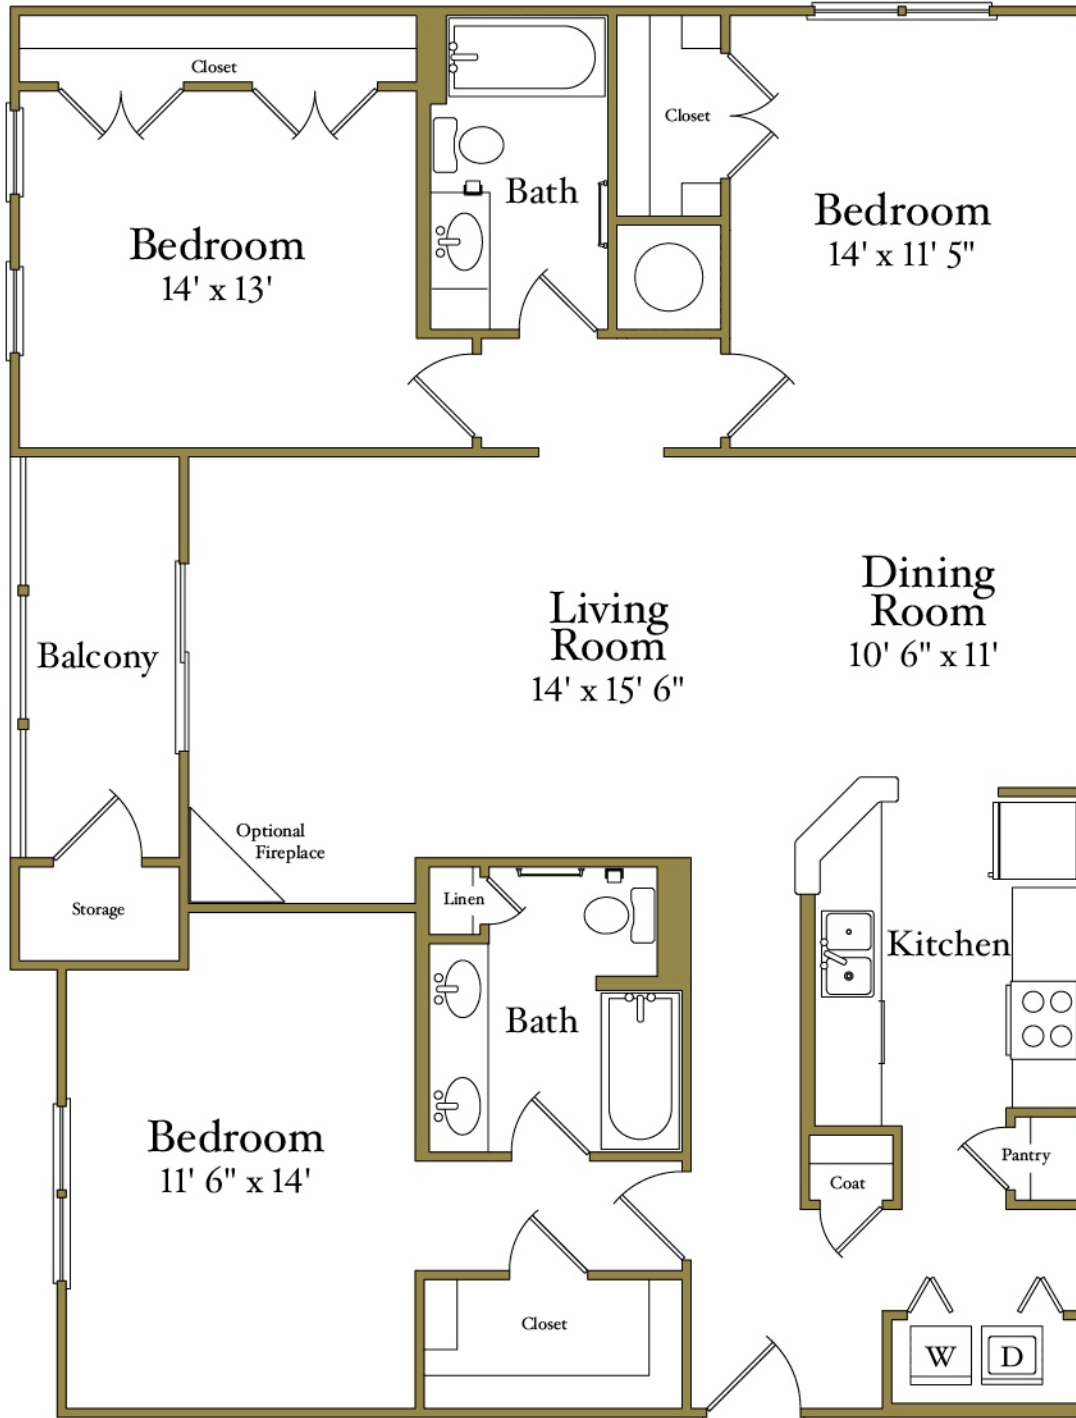

# C1: 3 BEDROOM / 2 BATH

1,449 Heated Square Feet

*Alta*

CHESAPEAKE RIDGE

A WOOD PARTNERS RESIDENTIAL COMMUNITY