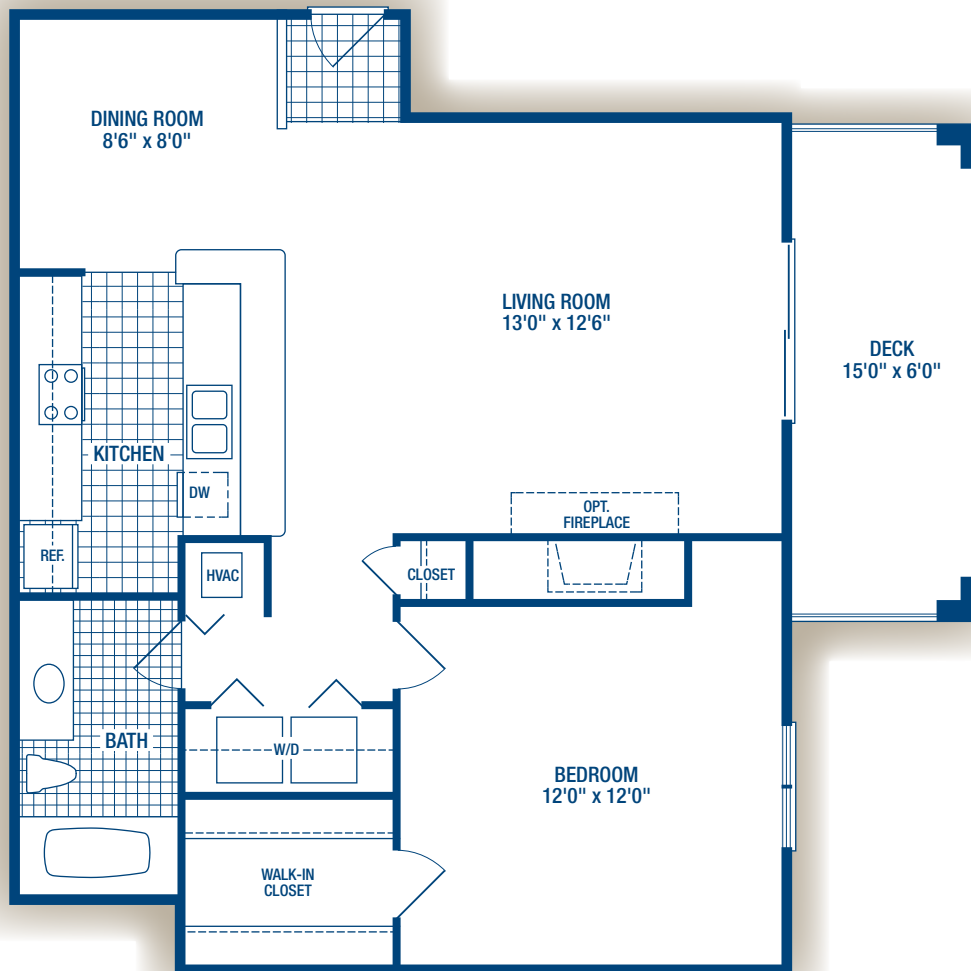

ASHTON WOODS

The Ash

One Bedroom / One Bath

826 Sq. Ft.

APARTMENT FEATURES

- 1, 2 or 3 bedroom homes
- Wall-to-wall carpeting
- Fully applianced kitchen
- In-home washer/dryer
- Wired for high speed internet and digital cable TV
- Patio or deck
- Central air conditioning
- Bay windows and nine foot ceilings*

*Available in select homes.
All dimensions approximate.