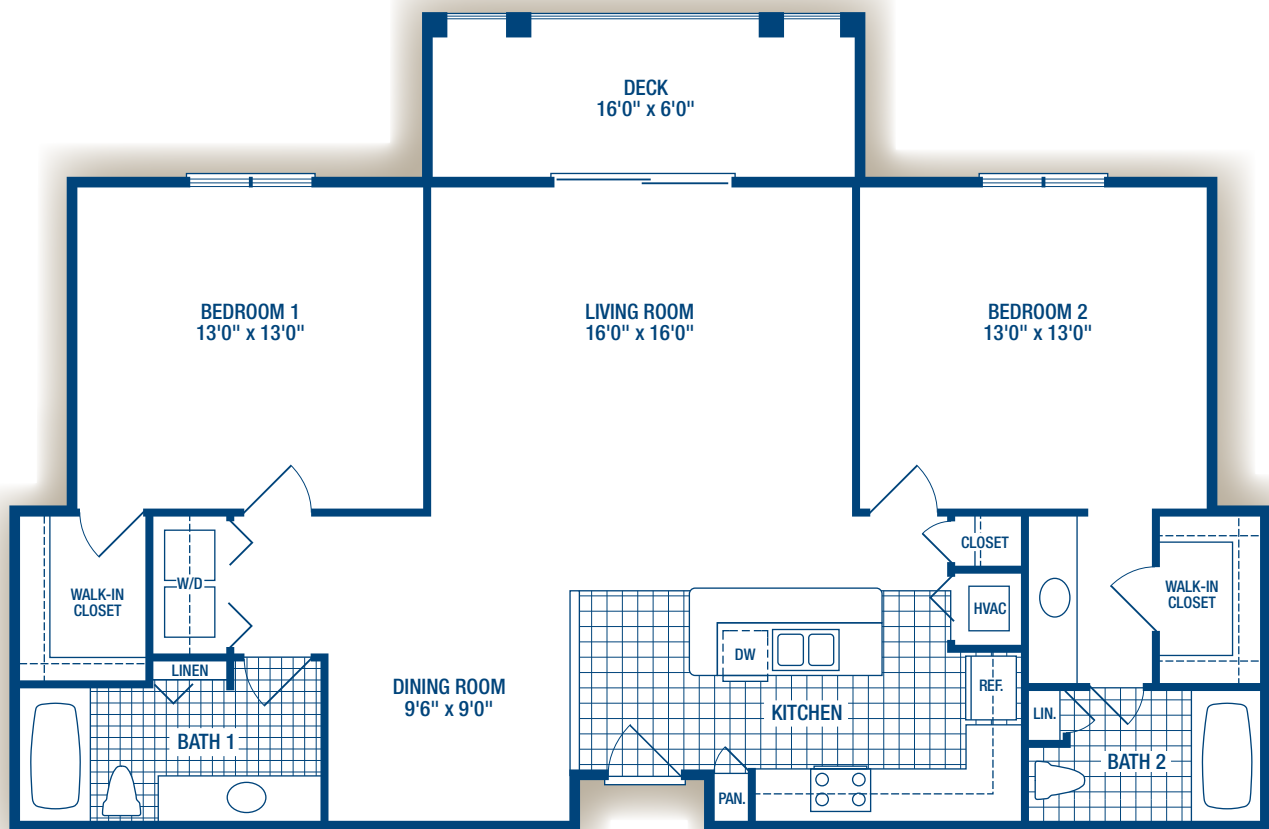

ASHTON WOODS

The Dogwood

Two Bedroom / Two Bath

1219 Sq. Ft.

APARTMENT FEATURES

- 1, 2 or 3 bedroom homes
- Wall-to-wall carpeting
- Fully applianced kitchen
- In-home washer/dryer
- Wired for high speed internet and digital cable TV
- Patio or deck
- Central air conditioning
- Bay windows and nine foot ceilings*

*Available in select homes.
All dimensions approximate.

EQUAL HOUSING
OPPORTUNITY